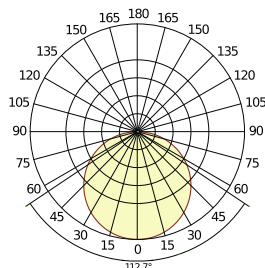

Centre Hospitalier Universitaire de Lille, Lille, France

SYSTEEMASSORTIMENT

 Afmeting, mm	600x600
T24	•
Dikte (d)	75
Inst. schema	M429

Hygiene Lavanda LED

Specificaties verlichting

System effect: 49,8 W
Light source: LED
Luminous flux: 4189 lm
Light efficiency: 84 lm/W
Colour temperature: 4000K
Color rendering index: Ra >80
Colour tolerance: MacAdam 3 SDCM
Light output ratio (LOR): 100%
Light distribution up/down: 0/100
Expected lifespan: L80 >60000 h