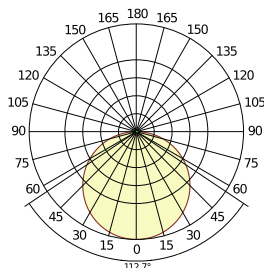

## SYSTEEMASSORTIMENT

 Afmeting, mm	600x600
T24	•
Dikte (d)	75
Inst. schema	M429

Hygiene Lavanda LED

### Specificaties verlichting

System effect: 49,8 W  
Light source: LED  
Luminous flux: 4189 lm  
Light efficiency: 84 lm/W  
Colour temperature: 4000K  
Color rendering index: Ra >80  
Colour tolerance: MacAdam 3 SDCM  
Light output ratio (LOR): 100%  
Light distribution up/down: 0/100  
Expected lifespan: L80 >60000 h