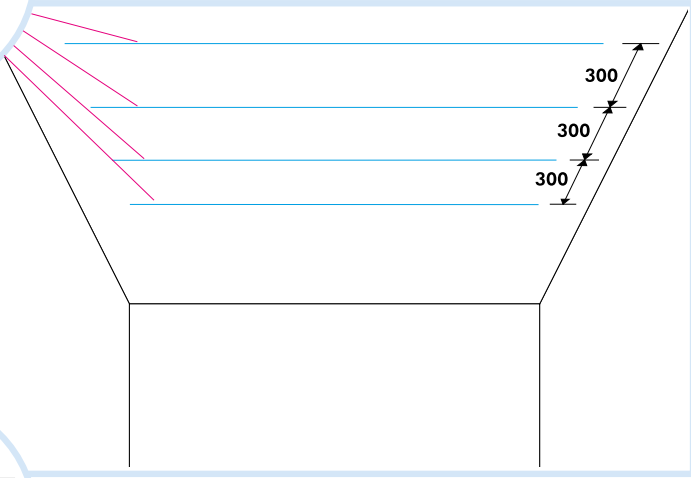

2. Connect Baffle profile  
L= 2400

5. Connect Guiding pin

3. Connect Anchor screw

**1200x600, 1800x600**

**1200 x10  
1800 x8**

**1200 x5  
1800 x4**

**1200x300, 1800x300**

**1200 x20  
1800 x16**

**1200 x10  
1800 x8**

**1200x200, 1800x200**

**1200 x20  
1800 x16**

**1200 x10  
1800 x8**

**Ecophon<sup>®</sup>**  
SAINT-GOBAIN

A SOUND EFFECT ON PEOPLE

[www.ecophon.com](http://www.ecophon.com)

1