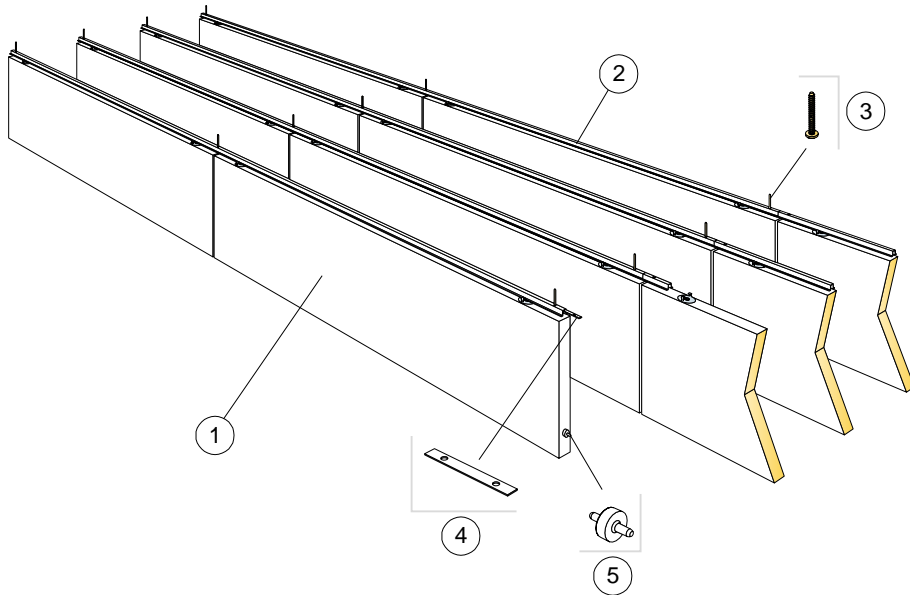

# Ecophon Solo<sup>™</sup> Baffle anchor

1200x200, 1200x300, 1200x600,  
1800x200, 1800x300, 1800x600

**M414**

1. Solo Baffle anchor  
1200x200 1800x200  
1200x300 1800x300  
1200x600 1800x600

4. Connect Profile connector

2. Connect Baffle profile  
L= 2400

5. Connect Guiding pin

3. Connect Anchor screw

**1200x600, 1800x600**

**1200 x10  
1800 x8**

**1200 x5  
1800 x4**

**1200x300, 1800x300**

**1200 x20  
1800 x16**

**1200 x10  
1800 x8**

**1200x200, 1800x200**

**1200 x20  
1800 x16**

**1200 x10  
1800 x8**

**Ecophon<sup>®</sup>**  
SAINT-GOBAIN

A SOUND EFFECT ON PEOPLE

[www.ecophon.com](http://www.ecophon.com)

1