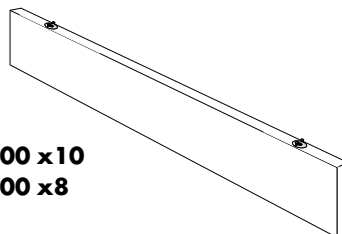

# Ecophon Solo<sup>™</sup> Baffle anchor

1200x200, 1200x300, 1200x600,  
1800x200, 1800x300, 1800x600

**M414**

1. Solo Baffle anchor  
1200x200 1800x200  
1200x300 1800x300  
1200x600 1800x600

4. Connect Profile connector

2. Connect Baffle profile  
L= 2400

5. Connect Guiding pin

3. Connect Anchor screw

**1200x600, 1800x600**

**1200 x10  
1800 x8**

**1200 x5  
1800 x4**

**1200x300, 1800x300**

**1200 x20  
1800 x16**

**1200 x10  
1800 x8**

**1200x200, 1800x200**

**1200 x20  
1800 x16**

**1200 x10  
1800 x8**

**Ecophon<sup>®</sup>**  
SAINT-GOBAIN

A SOUND EFFECT ON PEOPLE

[www.ecophon.com](http://www.ecophon.com)

1