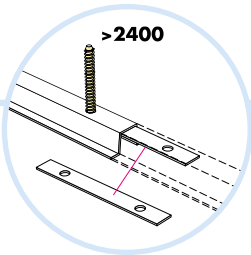

2. Connect Baffle profile  
L= 2400

5. Connect Guiding pin

3. Connect Anchor screw

**1200x600, 1800x600**

**1200 x10  
1800 x8**

**1200 x5  
1800 x4**

**1200x300, 1800x300**

**1200 x20  
1800 x16**

2

3

4

7