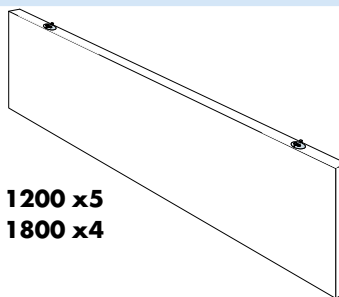

# Ecophon Solo<sup>™</sup> Baffle anchor

1200x200, 1200x300, 1200x600,  
1800x200, 1800x300, 1800x600

**M414**

1. Solo Baffle anchor  
1200x200 1800x200  
1200x300 1800x300  
1200x600 1800x600

4. Connect Profile connector

2. Connect Baffle profile  
L= 2400

5. Connect Guiding pin

3. Connect Anchor screw

**1200x600, 1800x600**

**1200 x10  
1800 x8**

**1200 x5  
1800 x4**

**1200x300, 1800x300**

**1200 x20  
1800 x16**

**1200 x10  
1800 x8**

**1200x200, 1800x200**

**1200 x20  
1800 x16**

**1200 x10  
1800 x8**

**Ecophon<sup>®</sup>**  
SAINT-GOBAIN

A SOUND EFFECT ON PEOPLE

[www.ecophon.com](http://www.ecophon.com)

1