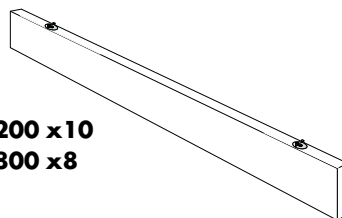

# Ecophon Solo<sup>™</sup> Baffle anchor

1200x200, 1200x300, 1200x600,  
1800x200, 1800x300, 1800x600

**M414**

1. Solo Baffle anchor  
1200x200 1800x200  
1200x300 1800x300  
1200x600 1800x600

4. Connect Profile connector

2. Connect Baffle profile  
L= 2400

5. Connect Guiding pin

3. Connect Anchor screw

**1200x600, 1800x600**

**1200 x10  
1800 x8**

**1200 x5  
1800 x4**

**1200x300, 1800x300**

**1200 x20  
1800 x16**

**1200 x10  
1800 x8**

**1200x200, 1800x200**

**1200 x20  
1800 x16**

**1200 x10  
1800 x8**

**Ecophon<sup>®</sup>**  
SAINT-GOBAIN

A SOUND EFFECT ON PEOPLE

[www.ecophon.com](http://www.ecophon.com)

1